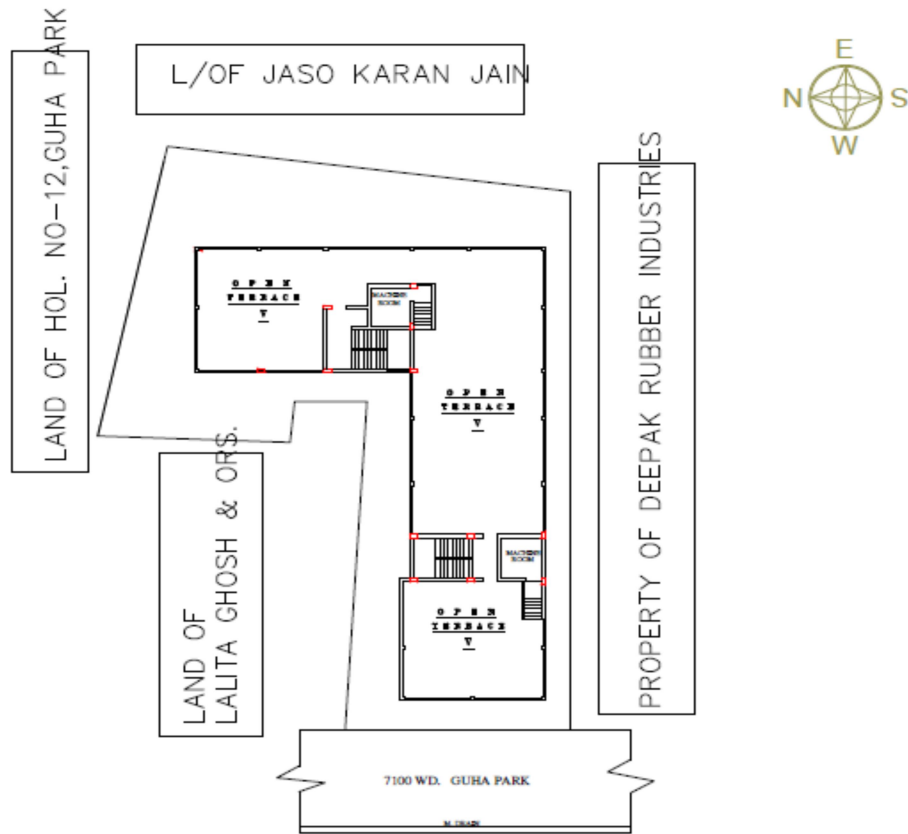

LAKSHMI CONSTRUCTION

REGD.OFF:101,BENARAS ROAD HOWRAH-711106

GST NO.19AFMPG1451N1Z4
CONTACT NO.8334902048

Ref. No. :

Date:

LOCATION MAP WITH LATITUDE AND LONGITUDE FOR THE PROJECT NAMED **OASIS** at Holding No. - 22, Guha Park, of L.R. Dag No-1790, L.R. Khatian No - 10209, 9921, J.L.No -12, Mouza - Liluah, P.S. - Liluah, Dist - Howrah, Ward No-32, Under Bally Municipality, Pin Code – 711204, WB, India:

Latitude: 22.62064201723026,

Longitude: 88.33465895223108

SITE PLAN

SCALE 1:300

M/S. LAKSHMI CONSTRUCTION
Raj kr. Gupta.
Proprietor